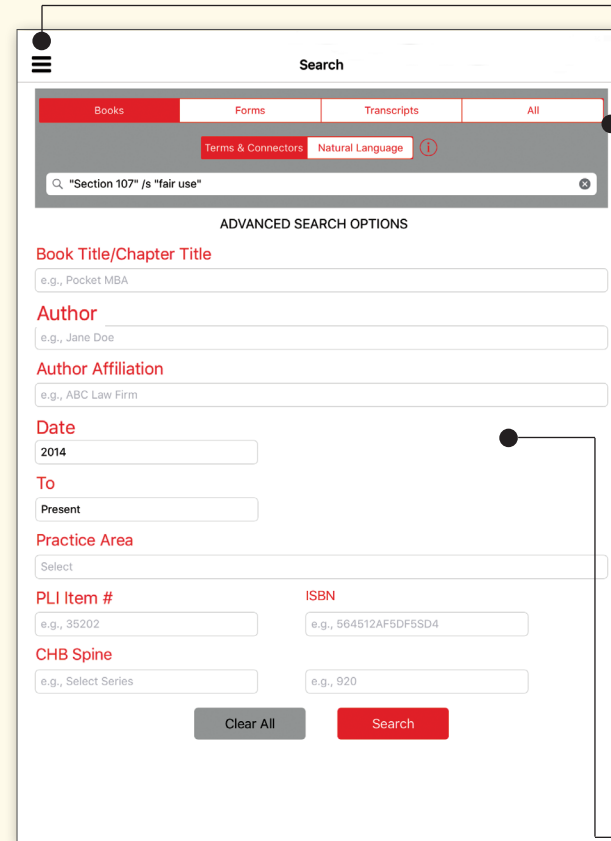

AVAILABLE IN THE APP STORE. Subscription is required. For assistance, please contact us at PLUS@pli.edu.

PLI PLUS