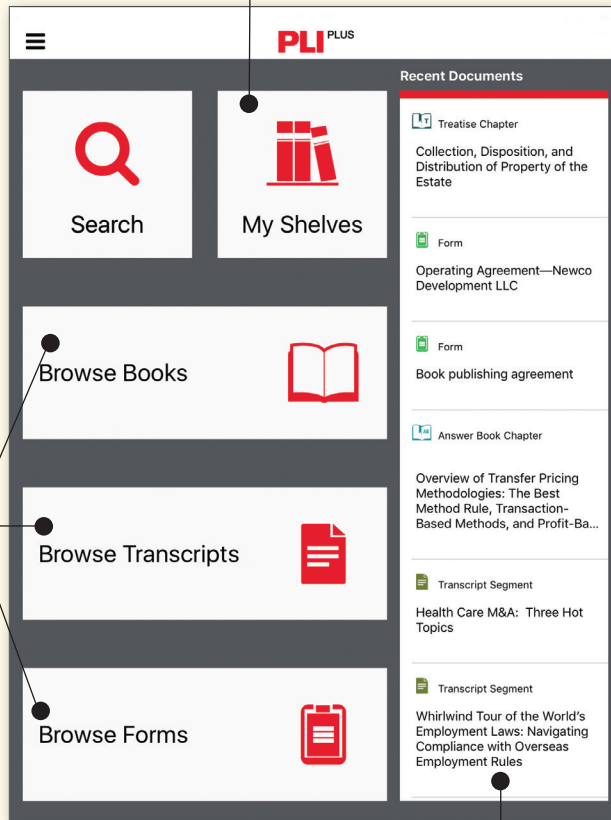

OVERVIEW OF THE PLI PLUS APP

iPad

Access items added to a shelf or downloaded to your device. Shelves sync between your desktop and app.

Browse PLI Books (Answer Books, Course Handbooks, and Treatises), Transcripts, and Forms.

Recently viewed documents can be accessed here.

Use the navigation panel to:

- Go to the home screen
- Browse content
- Access your shelves
- View items downloaded to your device

Search by content type or across all content.

PLI PLUS

OVERVIEW OF THE PLI PLUS APP

iPhone

Access items added to a shelf or downloaded to your device. Shelves sync between your desktop and app.

Browse PLI Books (Answer Books, Course Handbooks, and Treatises), Transcripts, and Forms.

Use the navigation panel to:

- Go to the home screen
- Browse content
- Access your shelves
- View items downloaded to your device

Search by content type or across all content. Robust search capabilities include advanced search options and filters.