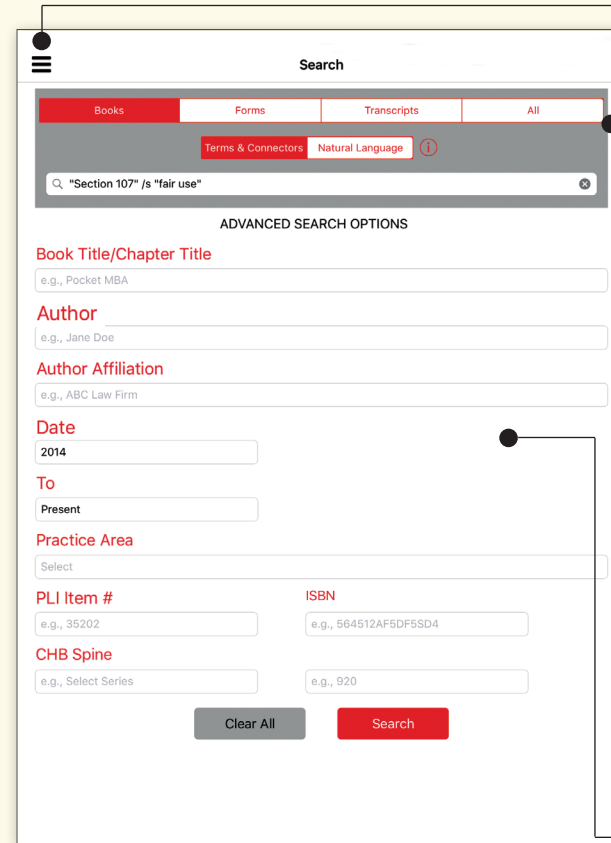

# OVERVIEW OF THE PLI PLUS APP

iPad

Access items added to a shelf or downloaded to your device. Shelves sync between your desktop and app.

Browse PLI Books (Answer Books, Course Handbooks, and Treatises), Transcripts, and Forms.

Recently viewed documents can be accessed here.

Use the navigation panel to:

- Go to the home screen
- Browse content
- Access your shelves
- View items downloaded to your device

Search by content type or across all content.